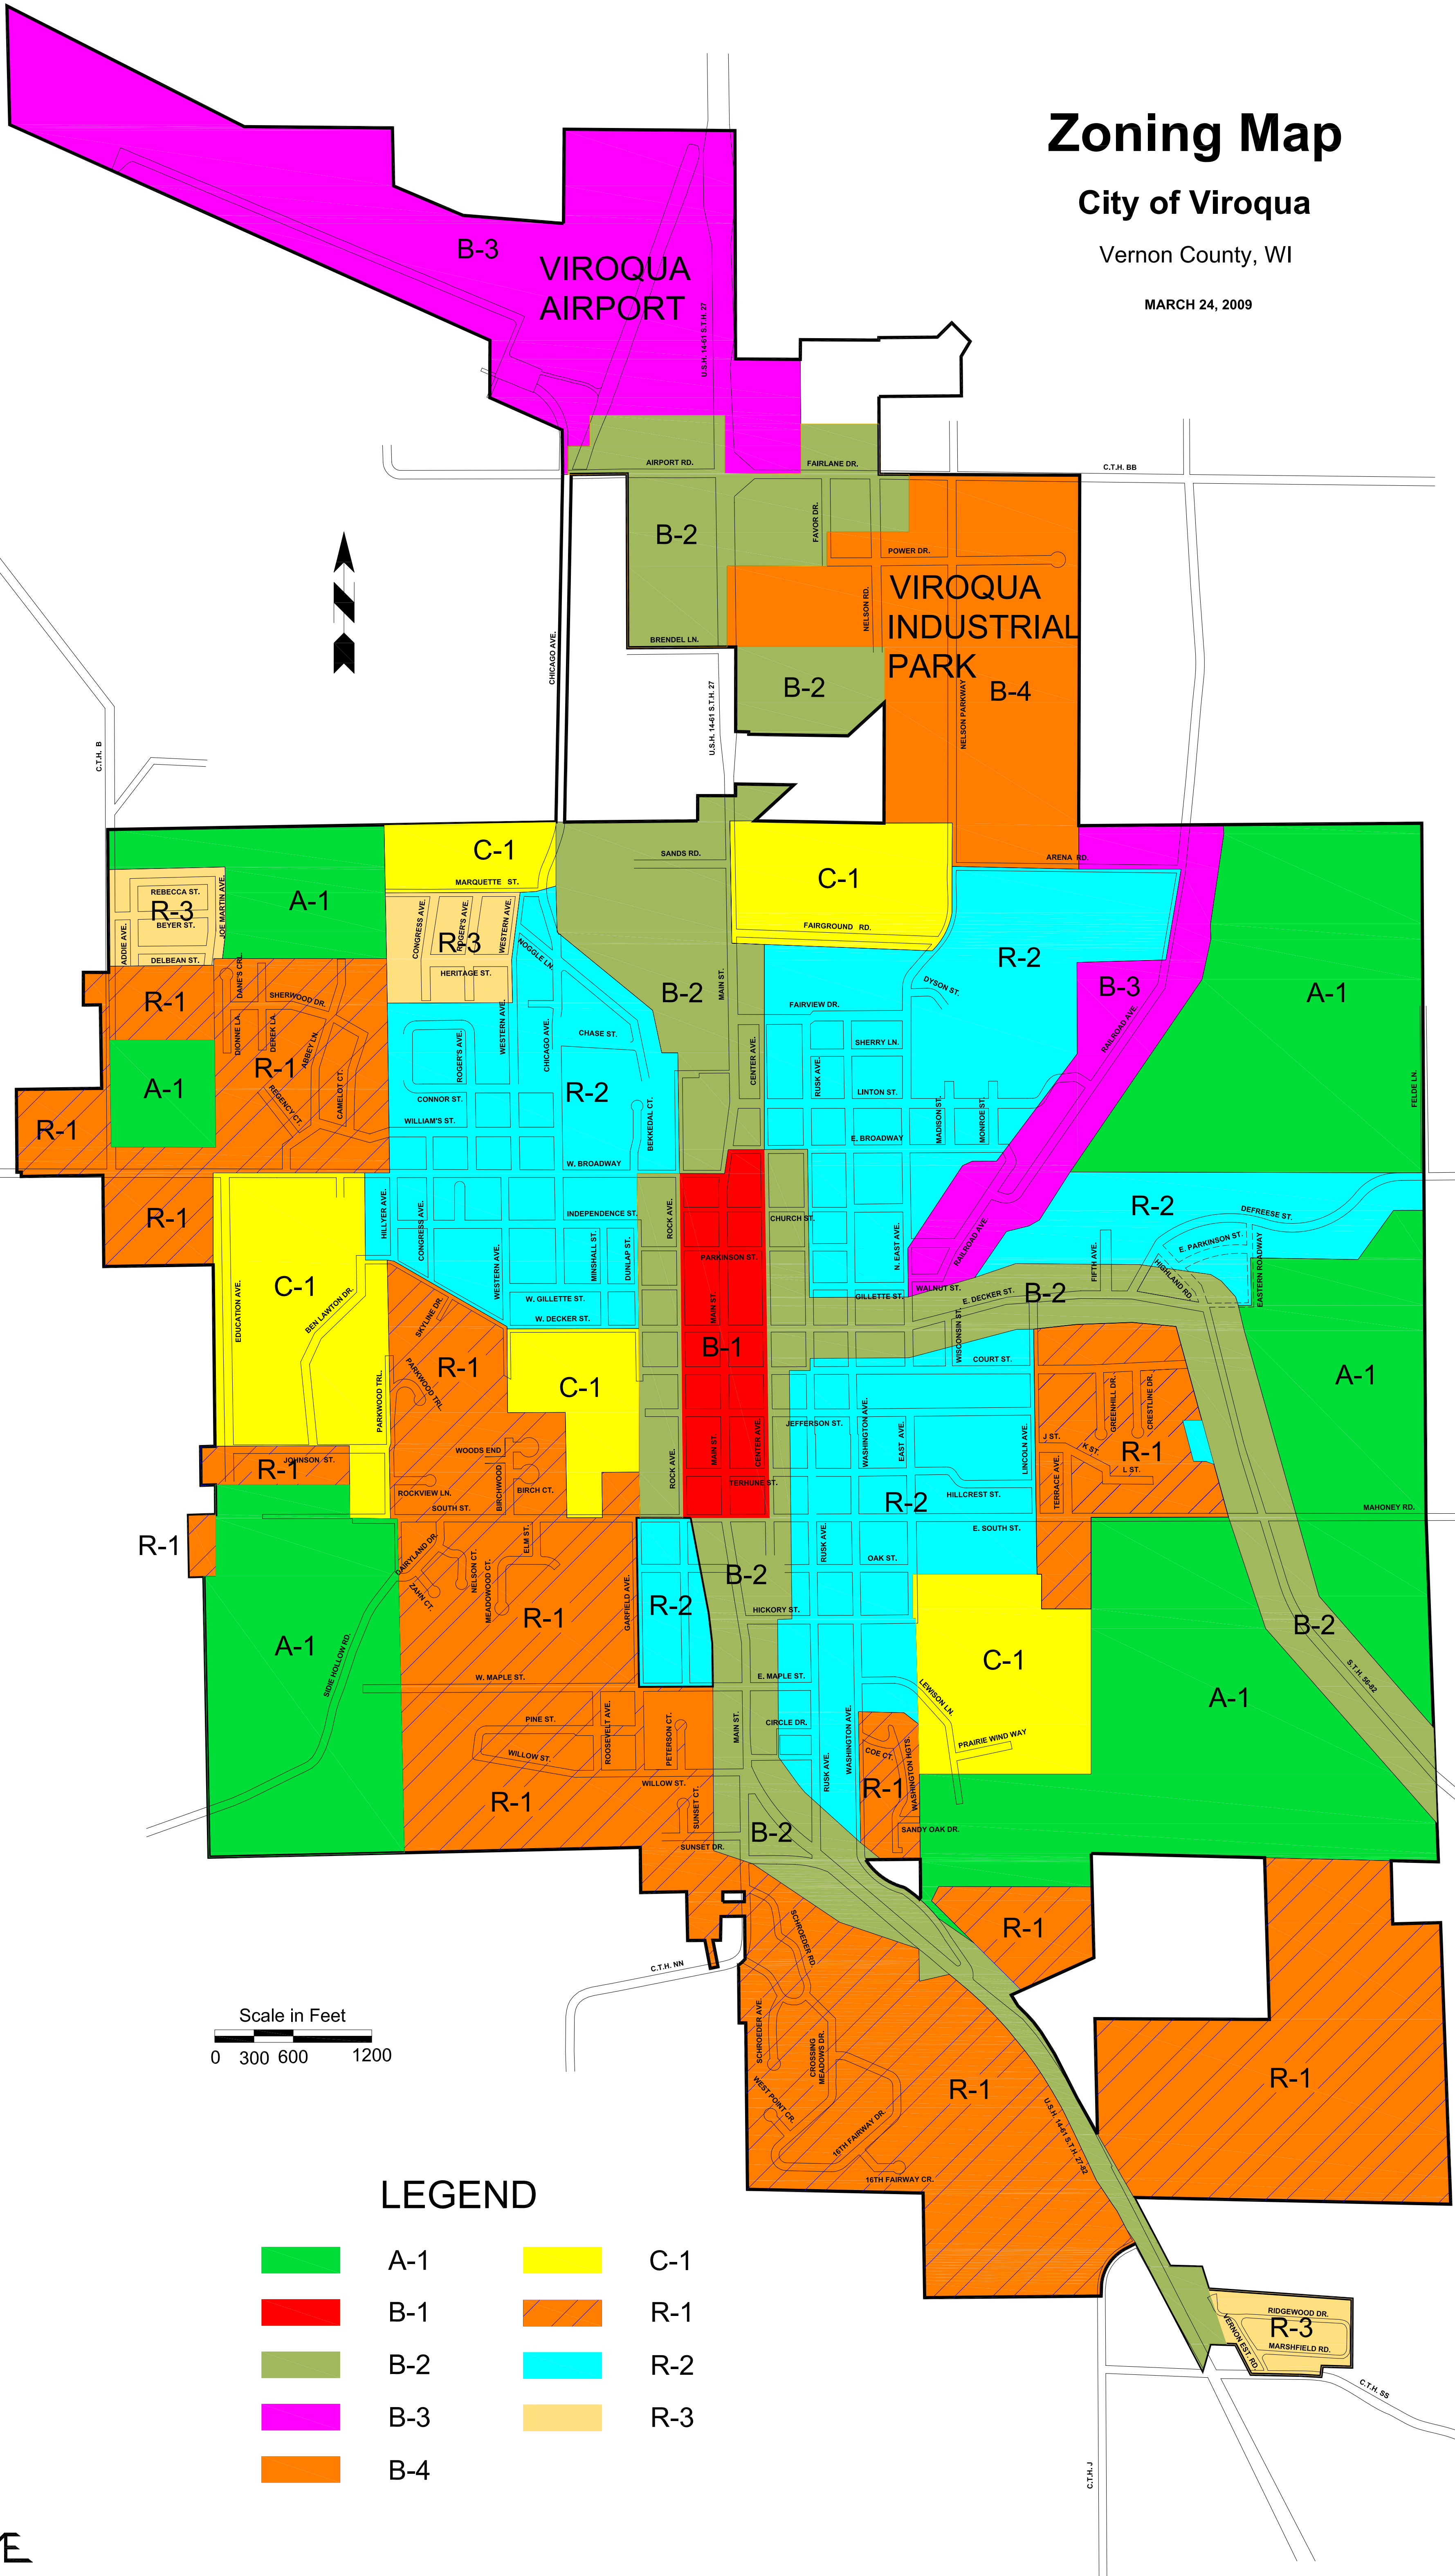

# Zoning Map

City of Viroqua

Vernon County, WI

MARCH 24, 2009

LEGEND			
	A-1		C-1
	B-1		R-1
	B-2		R-2
	B-3		R-3
	B-4		